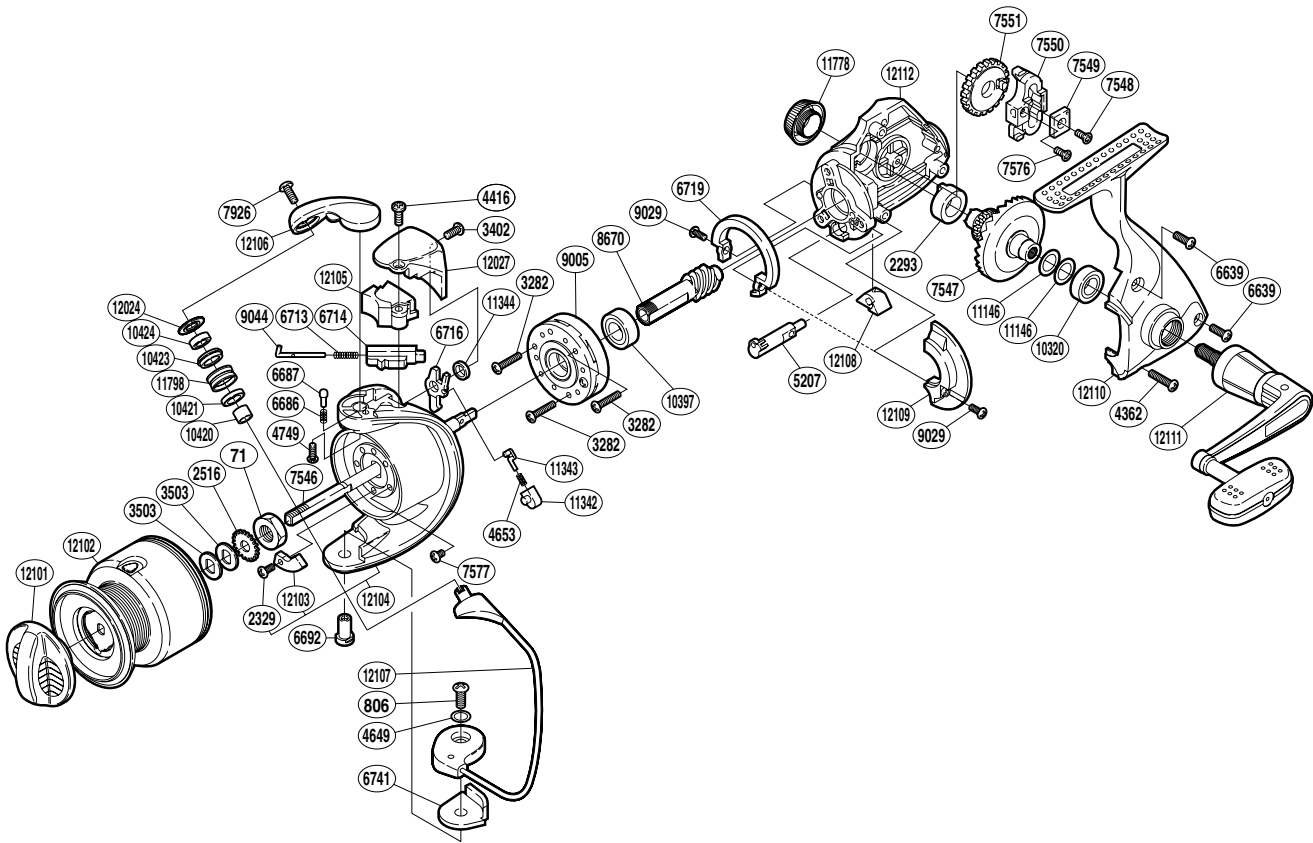

SHIMANO

SPHEROS SA-RB

SP-3000FB

(1SD953003U)

Part No.	Description	Part No.	Description	Part No.	Description
RD 0071	Rotor Nut	RD 6719	Friction Ring	RD11146	Washer
RD 0806	Screw	RD 6741	Bail Hold Support Spacer	RD11342	Lever Spring Guide B
RD 2293	Drive Gear Bushing	RD 7546	Main Shaft	RD11343	Lever Spring Guide A
RD 2329	Screw	RD 7547	Drive Gear	RD11344	Trip Lever Washer
RD 2516	Spool Support	RD 7548	Screw	RD11778	Handle Screw Cap
RD 3282	Screw	RD 7549	Oscillating Slider Inner	RD11798	Line Roller
RD 3402	Screw	RD 7550	Oscillating Slider	RD12024	Line Roller Washer
RD 3503	Spool Washer	RD 7551	Oscillating Gear	RD12027	Bail Spring Cover Guard
RD 4362	Screw	RD 7576	Screw	RD12101	Drag Knob
RD 4416	Screw	RD 7577	Screw	RD12102	Spool Assembly
RD 4649	Spacer	RD 7926	Screw	RD12103	Counter Weight
RD 4653	Lever Spring	RD 8670	Pinion Gear	RD12104	Rotor
RD 4749	Screw	RD 9005	Roller Clutch Assembly	RD12105	Bail Spring Cover
RD 5207	Anti-Reverse Cam	RD 9029	Screw	RD12106	Bail Arm
RD 6639	Screw	RD 9044	Bail Spring Guide A	RD12107	Bail Assembly
RD 6686	Click Spring	RD10320	Ball Bearing	RD12108	Anti-Reverse Lever Cover
RD 6687	Bail Arm Click	RD10397	Ball Bearing	RD12109	Side Cover Flange
RD 6692	Bail Hold Support Shaft	RD10420	Bearing Spacer	RD12110	Side Cover
RD 6713	Bail Spring	RD10421	Line Roller Collar	RD12111	Handle Assembly
RD 6714	Bail Spring Guide B	RD10423	Line Roller Bushing	RD12112	Body
RD 6716	Bail Trip Lever	RD10424	Ball Bearing		

(191113)