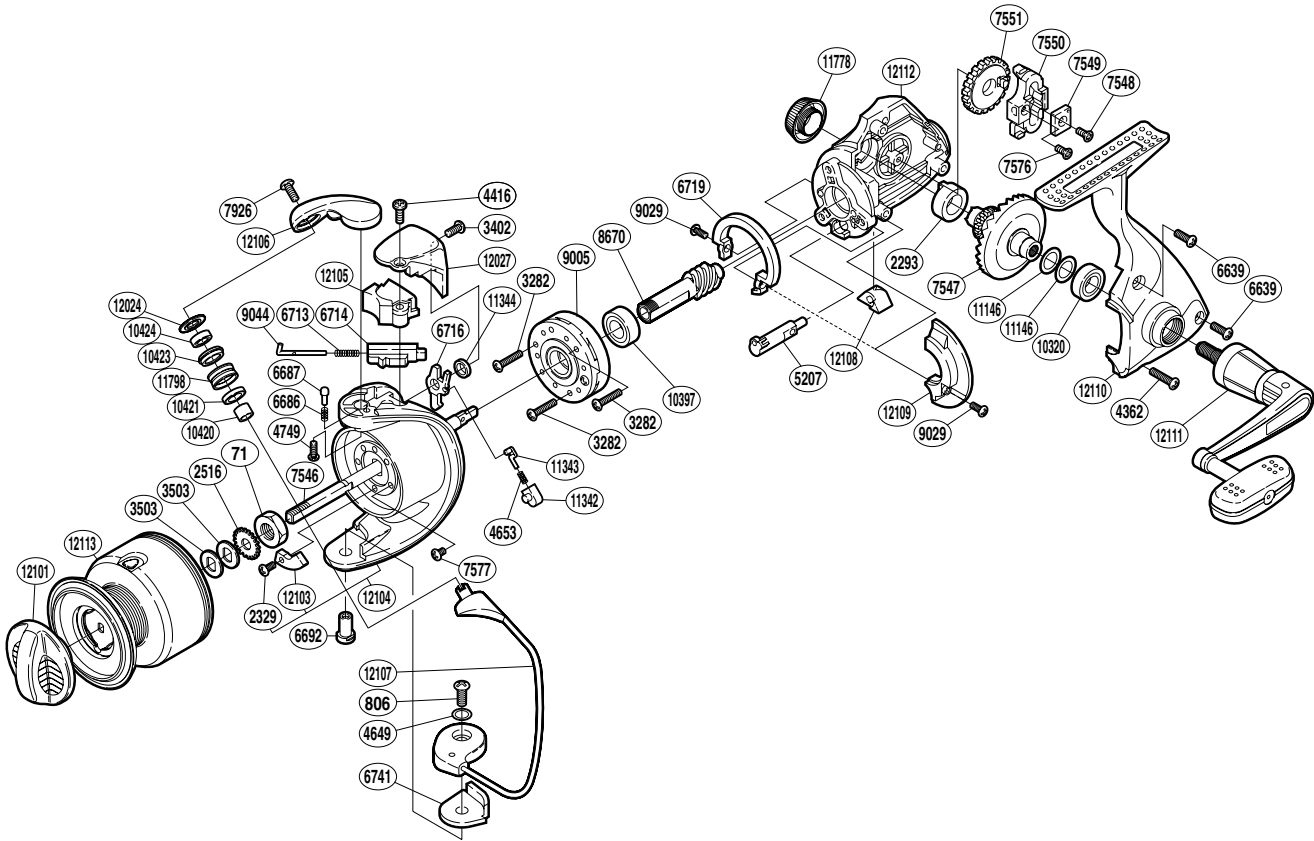

# SHIMANO

**SPHEROS** SA-RB

**SP-4000FB**

(1SD954003U)

Part No.	Description	Part No.	Description	Part No.	Description
RD 0071	Rotor Nut	RD 6719	Friction Ring	RD11146	Washer
RD 0806	Screw	RD 6741	Bail Hold Support Spacer	RD11342	Lever Spring Guide B
RD 2293	Drive Gear Bushing	RD 7546	Main Shaft	RD11343	Lever Spring Guide A
RD 2329	Screw	RD 7547	Drive Gear	RD11344	Trip Lever Washer
RD 2516	Spool Support	RD 7548	Screw	RD11778	Handle Screw Cap
RD 3282	Screw	RD 7549	Oscillating Slider Inner	RD11798	Line Roller
RD 3402	Screw	RD 7550	Oscillating Slider	RD12024	Line Roller Washer
RD 3503	Spool Washer	RD 7551	Oscillating Gear	RD12027	Bail Spring Cover Guard
RD 4362	Screw	RD 7576	Screw	RD12101	Drag Knob
RD 4416	Screw	RD 7577	Screw	RD12103	Counter Weight
RD 4649	Spacer	RD 7926	Screw	RD12104	Rotor
RD 4653	Lever Spring	RD 8670	Pinion Gear	RD12105	Bail Spring Cover
RD 4749	Screw	RD 9005	Roller Clutch Assembly	RD12106	Bail Arm
RD 5207	Anti-Reverse Cam	RD 9029	Screw	RD12107	Bail Assembly
RD 6639	Screw	RD 9044	Bail Spring Guide A	RD12108	Anti-Reverse Lever Cover
RD 6686	Click Spring	RD10320	Ball Bearing	RD12109	Side Cover Flange
RD 6687	Bail Arm Click	RD10397	Ball Bearing	RD12110	Side Cover
RD 6692	Bail Hold Support Shaft	RD10420	Bearing Spacer	RD12111	Handle Assembly
RD 6713	Bail Spring	RD10421	Line Roller Collar	RD12112	Body
RD 6714	Bail Spring Guide B	RD10423	Line Roller Bushing	RD12113	Spool Assembly
RD 6716	Bail Trip Lever	RD10424	Ball Bearing		

(191113)