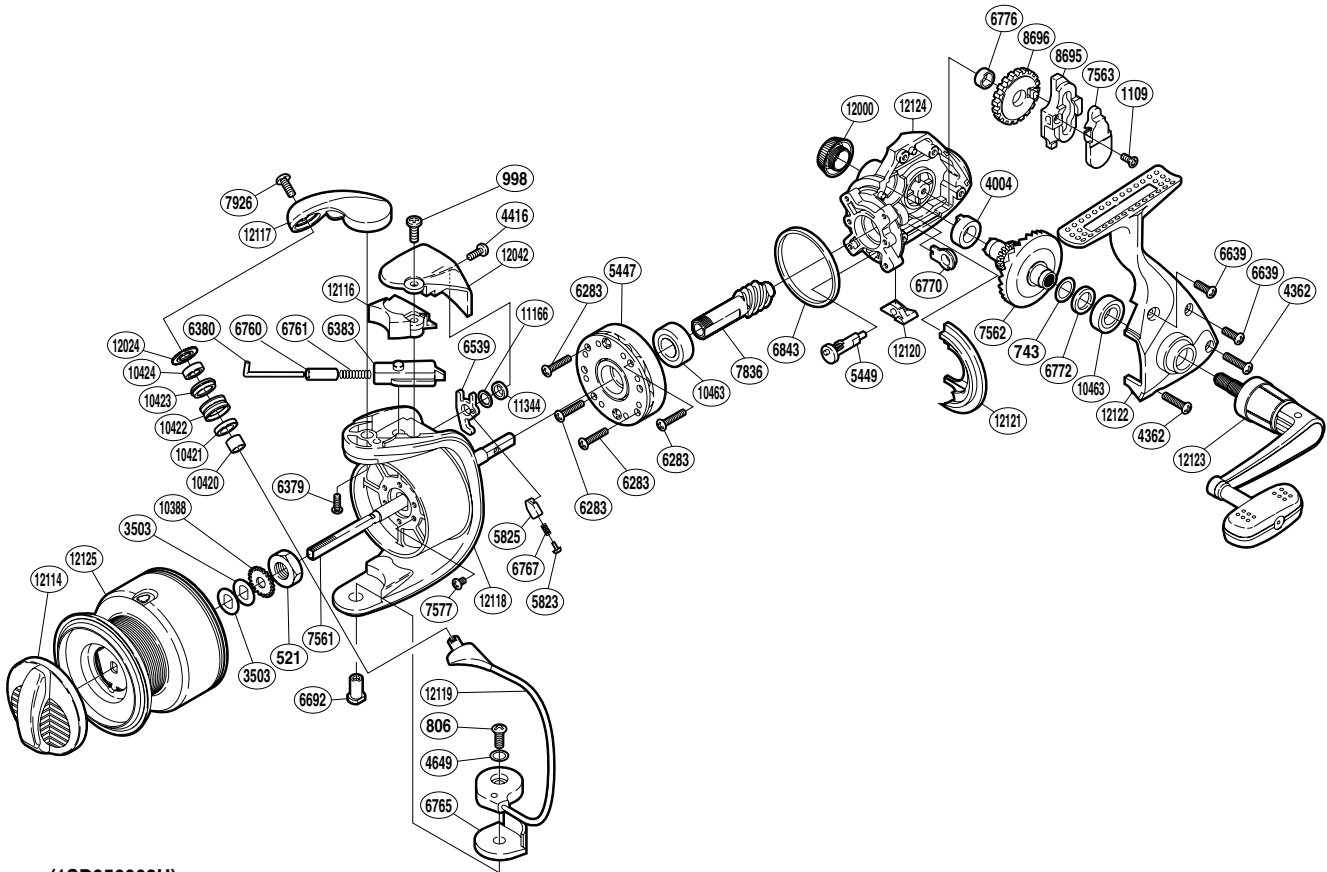

SHIMANO

SPHEROS S A-RB

SP-6000FB

(1SD956003U)

Part No.	Description	Part No.	Description	Part No.	Description
RD 0521	Rotor Nut	RD 6692	Bail Hold Support Shaft	RD10422	Line Roller
RD 0743	Washer	RD 6760	Bail Spring Guide A Collar	RD10423	Line Roller Bushing
RD 0806	Screw	RD 6761	Bail Spring	RD10424	Ball Bearing
RD 0998	Screw	RD 6765	Bail Hold Support Spacer	RD10463	Ball Bearing
RD 1109	Screw	RD 6767	Bail Trip Lever Spring	RD11166	Spacer
RD 3503	Spool Washer	RD 6770	Bushing	RD11344	Trip Lever Washer
RD 4004	Drive Gear Bushing	RD 6772	Spacer	RD12000	Handle Screw Cap
RD 4362	Screw	RD 6776	Oscillating Gear Bushing	RD12024	Line Roller Washer
RD 4416	Screw	RD 6843	Friction Ring	RD12042	Bail Spring Cover Guard
RD 4649	Spacer	RD 7561	Main Shaft	RD12114	Drag Knob
RD 5447	Roller Clutch Assembly	RD 7562	Drive Gear	RD12116	Bail Spring Cover
RD 5449	Anti-Reverse Cam	RD 7563	Oscillating Slider Inner	RD12117	Bail Arm
RD 5823	Lever Spring Guide A	RD 7577	Screw	RD12118	Rotor
RD 5825	Lever Spring Guide B	RD 7836	Pinion Gear	RD12119	Bail Assembly
RD 6283	Screw	RD 7926	Screw	RD12120	Anti-Reverse Lever Cover
RD 6379	Screw	RD 8695	Oscillating Slider	RD12121	Side Cover Flange
RD 6380	Bail Spring Guide A	RD 8696	Oscillating Gear	RD12122	Side Cover
RD 6383	Bail Spring Guide B	RD10388	Spool Support	RD12123	Handle Assembly
RD 6539	Bail Trip Lever	RD10420	Bearing Spacer	RD12124	Body
RD 6639	Screw	RD10421	Line Roller Collar	RD12125	Spool Assembly