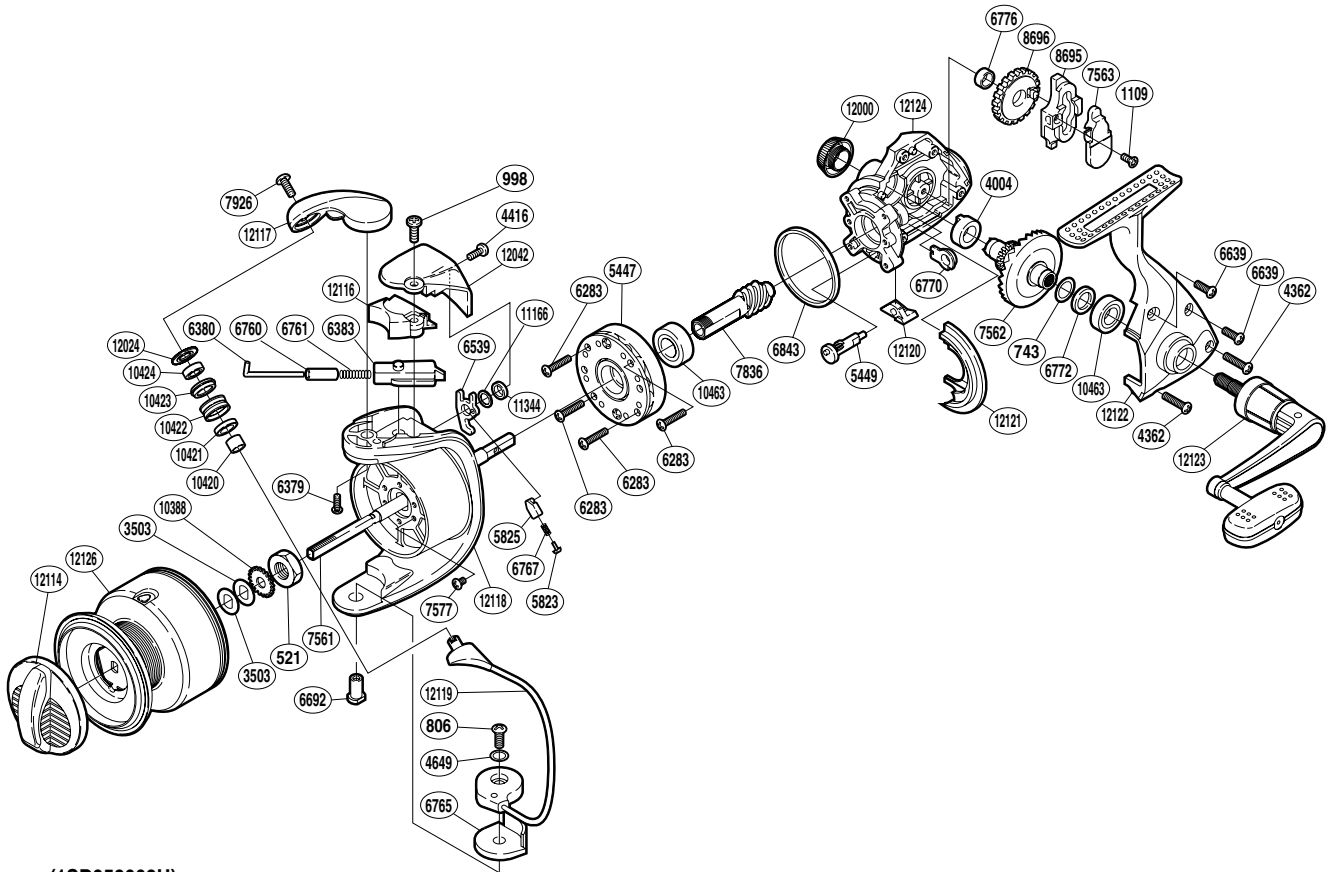

SHIMANO

SPHEROS A-RB

SP-8000FB

(1SD958003U)

Part No.	Description	Part No.	Description	Part No.	Description
RD 0521	Rotor Nut	RD 6692	Bail Hold Support Shaft	RD10422	Line Roller
RD 0743	Washer	RD 6760	Bail Spring Guide A Collar	RD10423	Line Roller Bushing
RD 0806	Screw	RD 6761	Bail Spring	RD10424	Ball Bearing
RD 0998	Screw	RD 6765	Bail Hold Support Spacer	RD10463	Ball Bearing
RD 1109	Screw	RD 6767	Bail Trip Lever Spring	RD11166	Spacer
RD 3503	Spool Washer	RD 6770	Bushing	RD11344	Trip Lever Washer
RD 4004	Drive Gear Bushing	RD 6772	Spacer	RD12000	Handle Screw Cap
RD 4362	Screw	RD 6776	Oscillating Gear Bushing	RD12024	Line Roller Washer
RD 4416	Screw	RD 6843	Friction Ring	RD12042	Bail Spring Cover Guard
RD 4649	Spacer	RD 7561	Main Shaft	RD12114	Drag Knob
RD 5447	Roller Clutch Assembly	RD 7562	Drive Gear	RD12116	Bail Spring Cover
RD 5449	Anti-Reverse Cam	RD 7563	Oscillating Slider Inner	RD12117	Bail Arm
RD 5823	Lever Spring Guide A	RD 7577	Screw	RD12118	Rotor
RD 5825	Lever Spring Guide B	RD 7836	Pinion Gear	RD12119	Bail Assembly
RD 6283	Screw	RD 7926	Screw	RD12120	Anti-Reverse Lever Cover
RD 6379	Screw	RD 8695	Oscillating Slider	RD12121	Side Cover Flange
RD 6380	Bail Spring Guide A	RD 8696	Oscillating Gear	RD12122	Side Cover
RD 6383	Bail Spring Guide B	RD10388	Spool Support	RD12123	Handle Assembly
RD 6539	Bail Trip Lever	RD10420	Bearing Spacer	RD12124	Body
RD 6639	Screw	RD10421	Line Roller Collar	RD12126	Spool Assembly