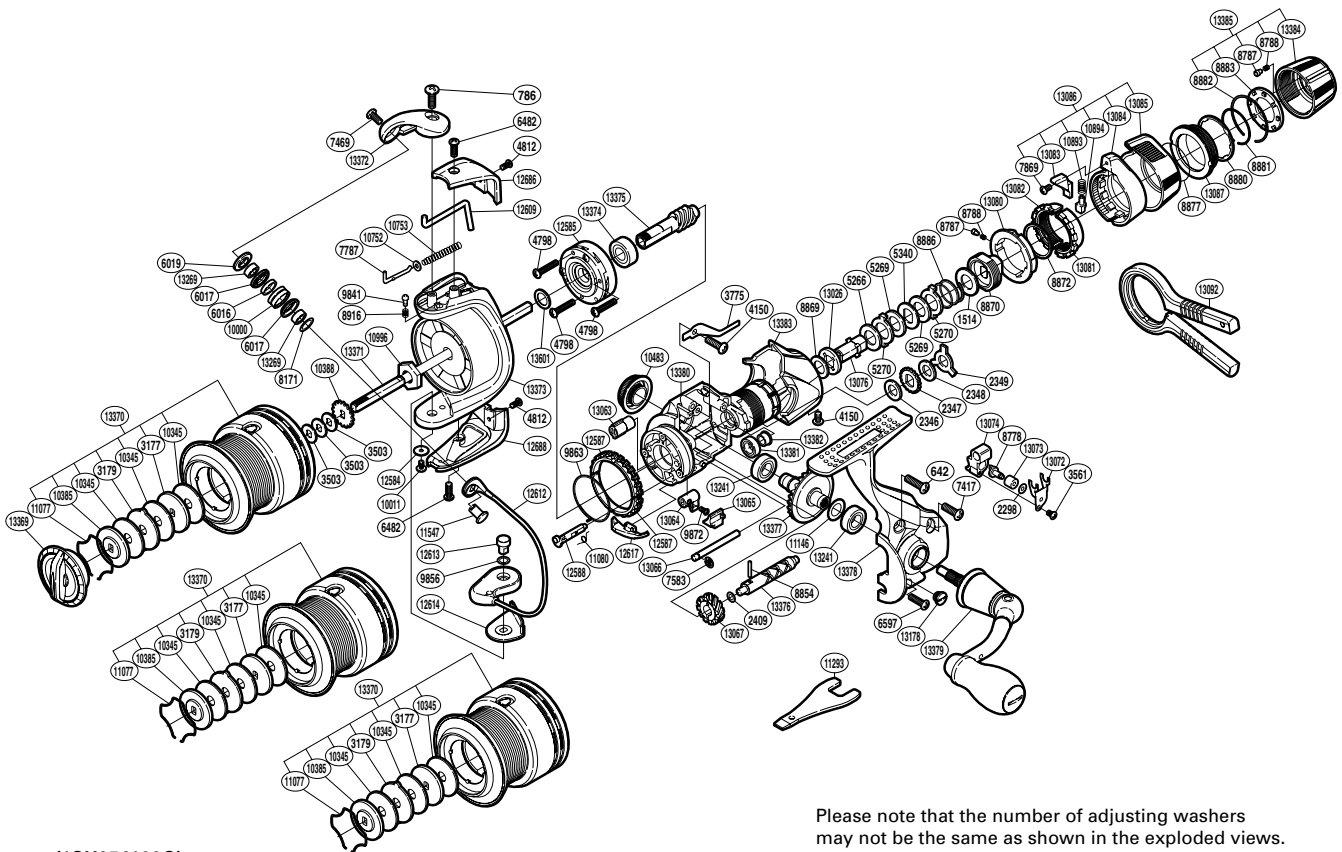

SHIMANO

TWIN POWER C14 SA-RB

TPCI4-4000SRA

(1SH054100G)

Please note that the number of adjusting washers may not be the same as shown in the exploded views. (Adjustment will vary with each individual product.)